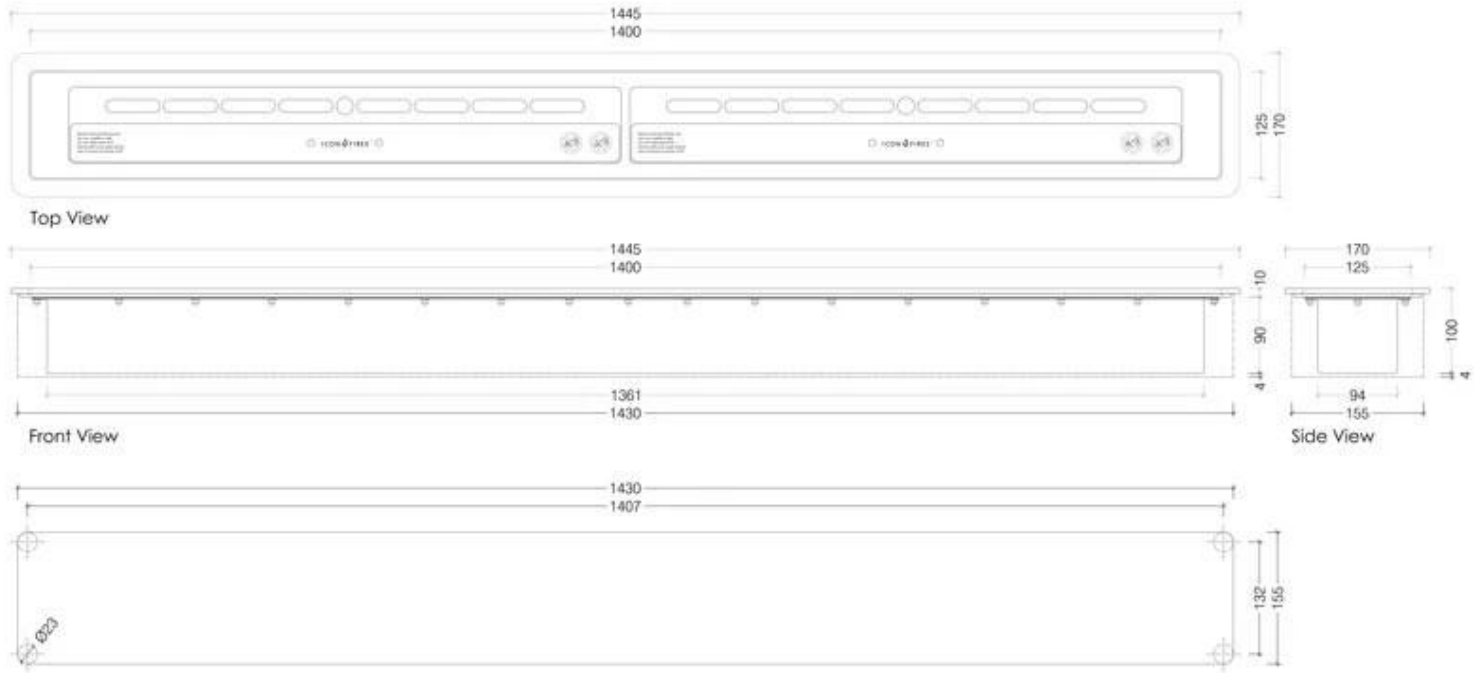

Slimline 1400 Biofuel Burner With Mount Plate